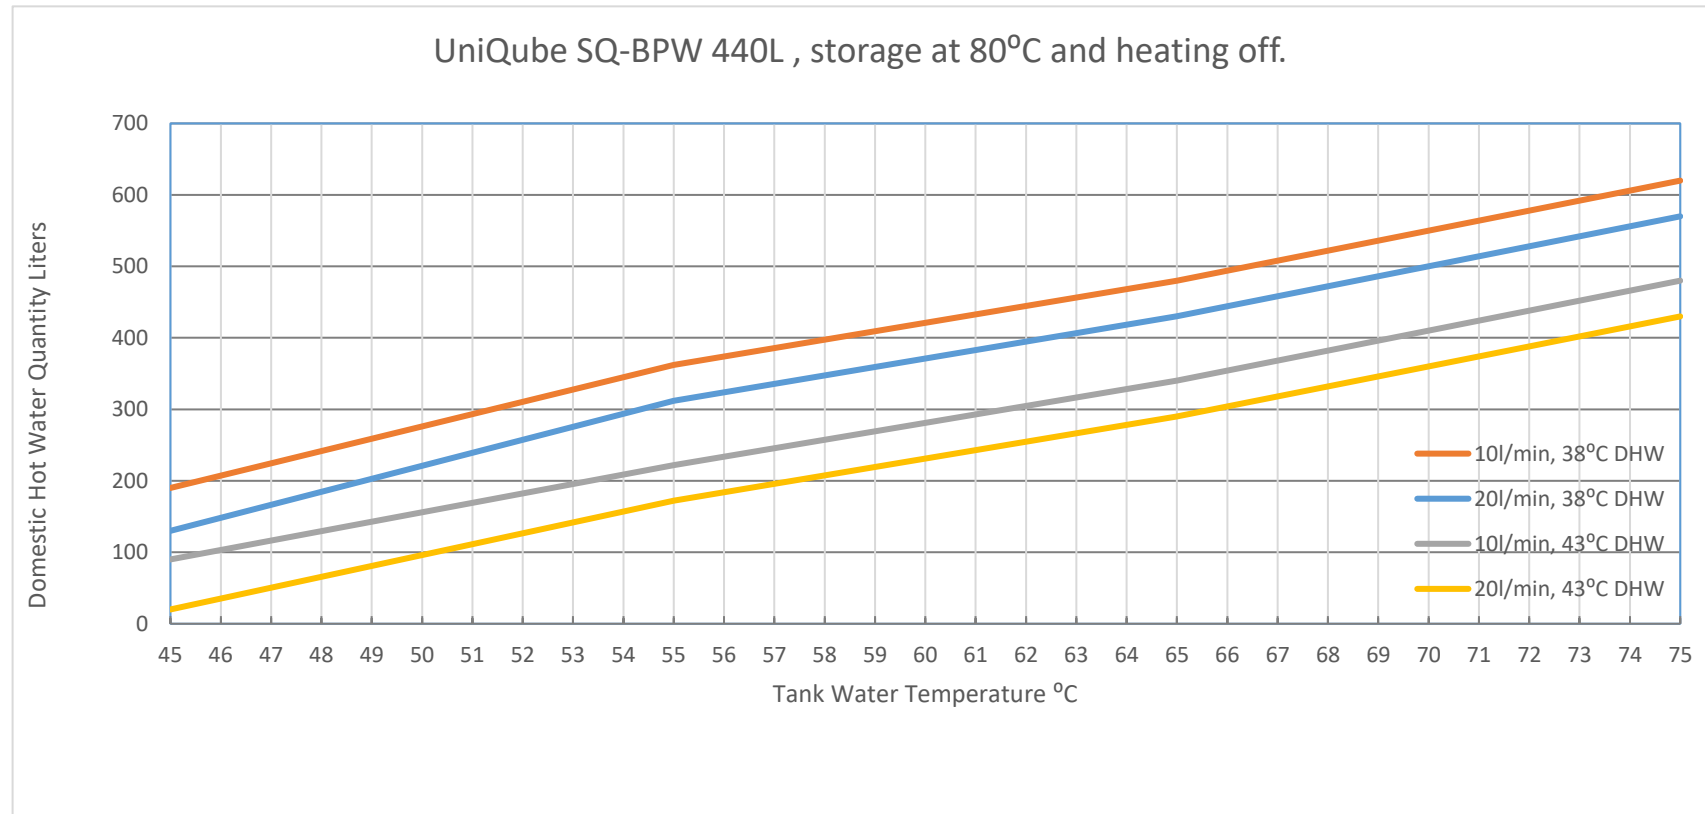

Solarico UniQube SQ-BPW 440L, storage at 80°C and heating off.

SQ-BPW 440l 5,2m² heat exchanger	tb	45	55	65	75
10l/min, 43°C DHW	l dhw	90	222	340	480

SQ-BPW 440l 5,2m² heat exchanger	tb	45	55	65	75
20l/min, 43°C DHW	l dhw	20	172	290	430

SQ-BPW 440l 5,2m² heat exchanger	tb	45	55	65	75
10l/min, 38°C DHW	l dhw	190	362	480	620

SQ-BPW 440l 5,2m² heat exchanger	tb	45	55	65	75
20l/min, 38°C DHW	l dhw	130	312	430	570